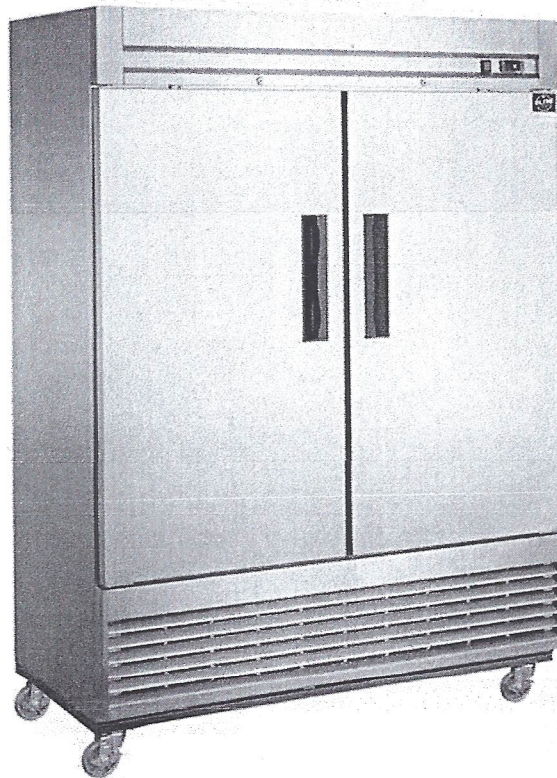

★★★★☆ (8) ▾ Questions & Answers (4)

Live Chat

Share Print

\$2316⁸⁸

\$387.00 /mo** suggested payments with 6 months** financing Apply Now ⓘ

- 8 adjustable wire shelves enable excellent organization
- LED display with digital temperature controls for easy operation
- Equipped with locking casters for convenient mobility
- [View More Details](#)